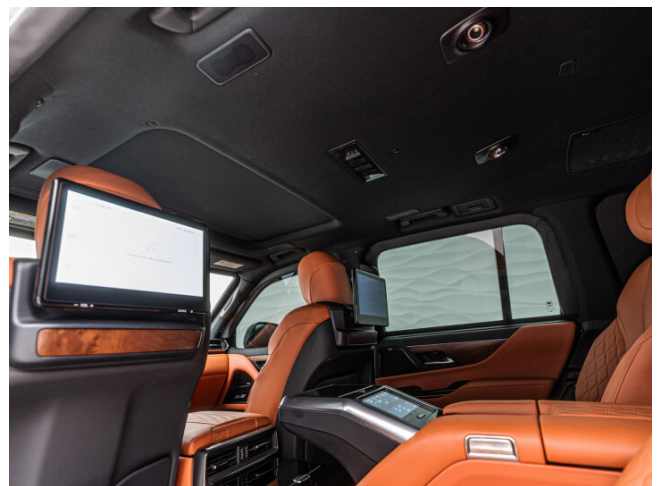

GRANDEX Autohaus GmbH

Weichselsteiner Str. 292369

Sengenthal

info@grandex.de

+49(0)91815489957

+49 (0) 9181 405 3800