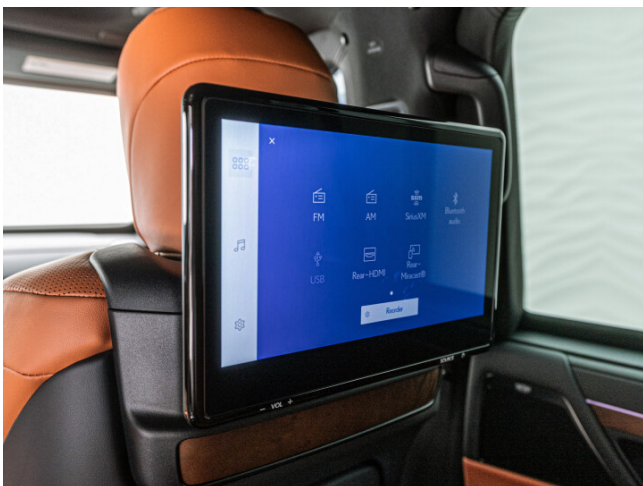

GRANDEX Autohaus GmbH

Weichselsteiner Str. 292369

Sengenthal

info@grandex.de

+49(0)91815489957

+49 (0) 9181 405 3800